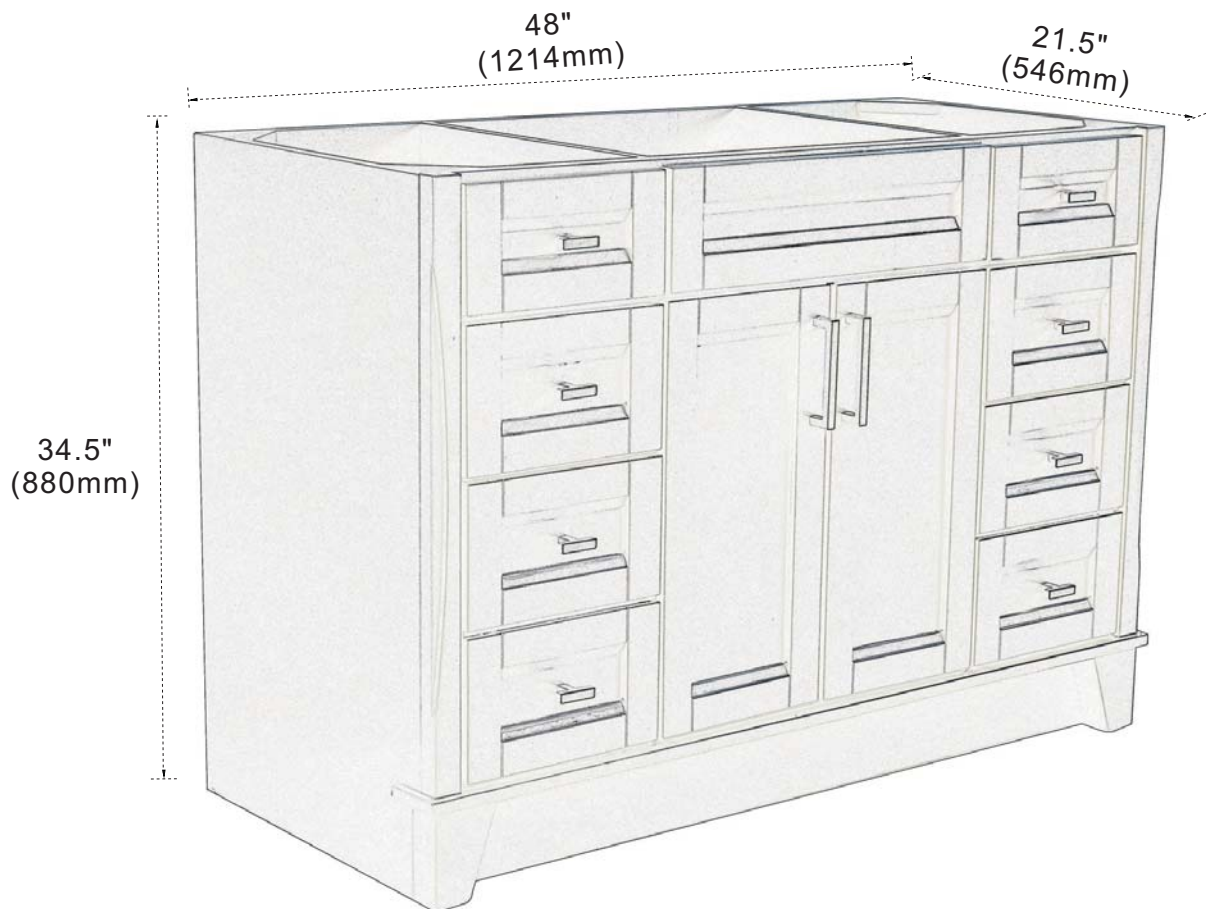

BELLATERRA HOME

Model: 400700-48S (Counter top sold separately)

Features

1. Solid wood and Plywood;
2. Two soft closing doors;
3. Six full extension soft closing drawers;
4. Dovetail construction drawers;
5. Brush nickel hardware;

Colors / Finishes

- WH - Pure White;
BU - Dark Navy Blue;
DG - Dark Gray

**NOTE: SINK STYLE, SHAPE, FAUCET HOLES, CUTOUT ON TOP, VANITY MAY VARY FROM THE PICTURE ABOVE.
INSTRUCTIONAL PURPOSE ONLY.**

Professional installation is recommended.
www.bellaterra-home.com